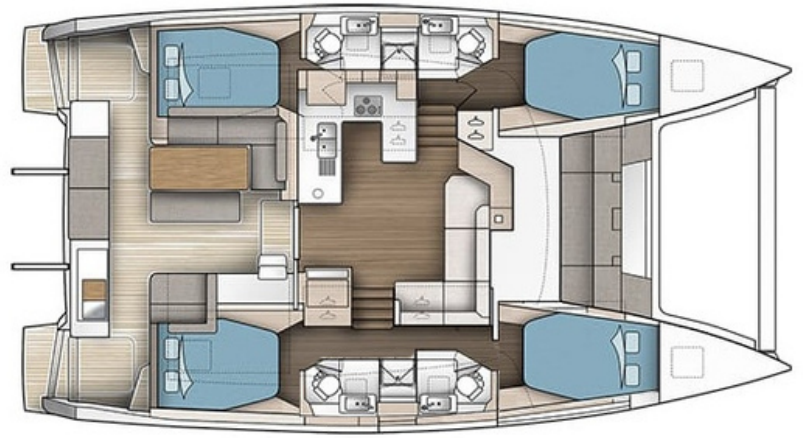

TECHNICAL FEATURES

YEAR	2022
CABINS	4+2
BERTHS	8+2+2
TOILETS	4+1
OVERALL LENGHT	12.58 m
OVERALL BEAM	7.20 m
KEEL DRAFT	1.25 m
ENGINE	2x30 HP
FUEL CAPACITY	470 lt
WATER CAPACITY	700 lt

EQUIPMENT AND COMFORT

SPRAY HOOD
 CARTOGRAPHIC GPS
 AIR CONDITIONING
 GENERATOR
 FURLING GENOA
 FULL BATTEN MAIN SAIL
 FLY BRIDGE + BIMINI TOP
 RADIO CD PLAYER + USB

COCKPIT FRIDGE
 ELECTRICITY 12V AND 220V
 ELECTRICAL WINDLASS
 CABLE 220 V
 INVERTER
 DECK SHOWER
 ELECTRICAL AUTOPILOT
 DINGHY M 3,40