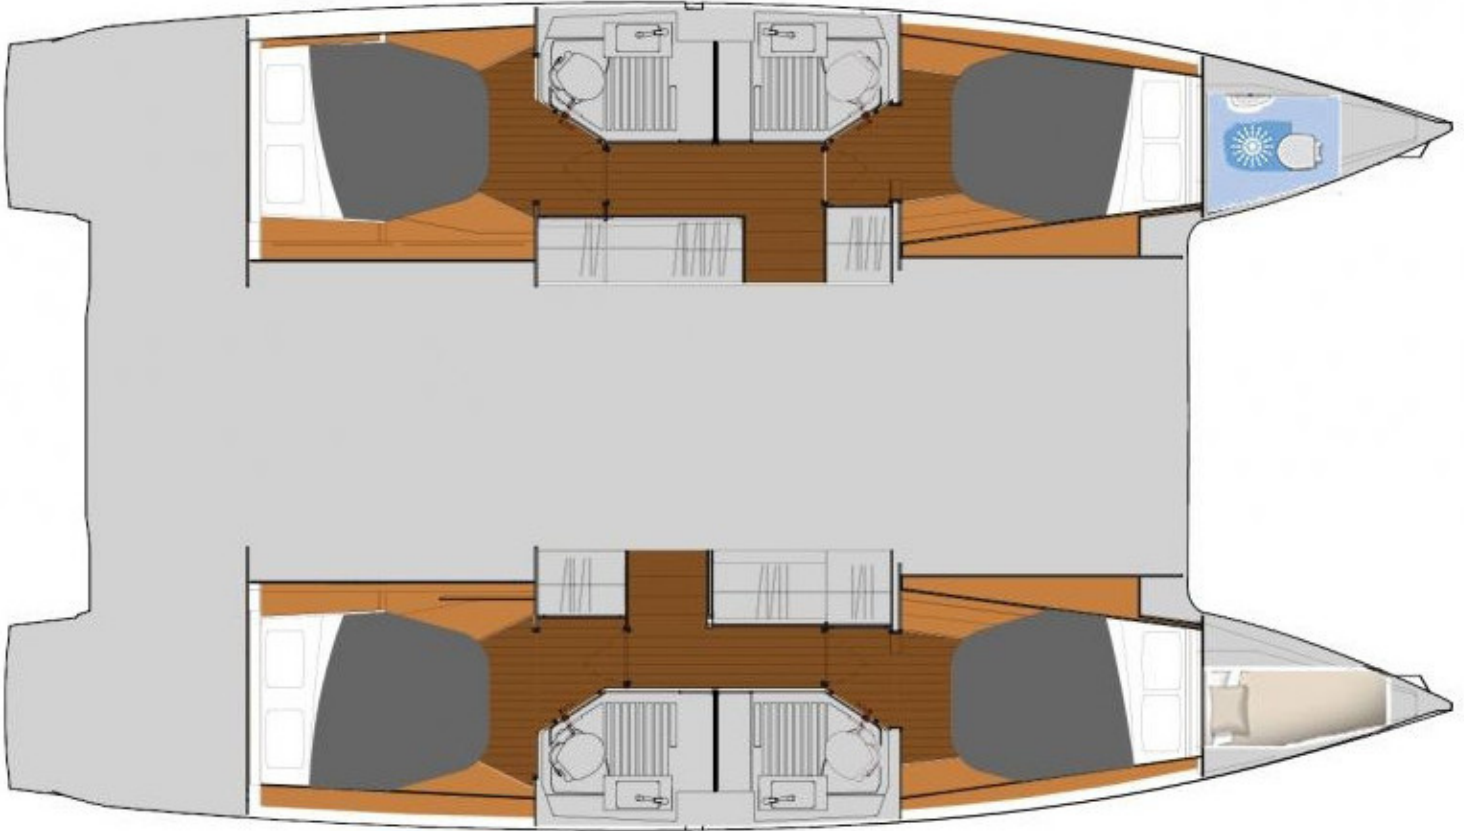

*Air Condition*

*Generator*

*Electric Toilets*

*Solar Panel*

***Specifications:***

***Built:*** 2020

***Licensed:*** 10 pax

***Length:*** 12.58m.

***Beam:*** 7.20m

***Depth:*** 1.25m

***Water:*** 700lt

***Fuel:*** 470lt

***Cabins:*** 4+1

***Heads:*** 4

**One week sailing from Alimos:**

*Alimos - Epidaurus 30 n.m.*