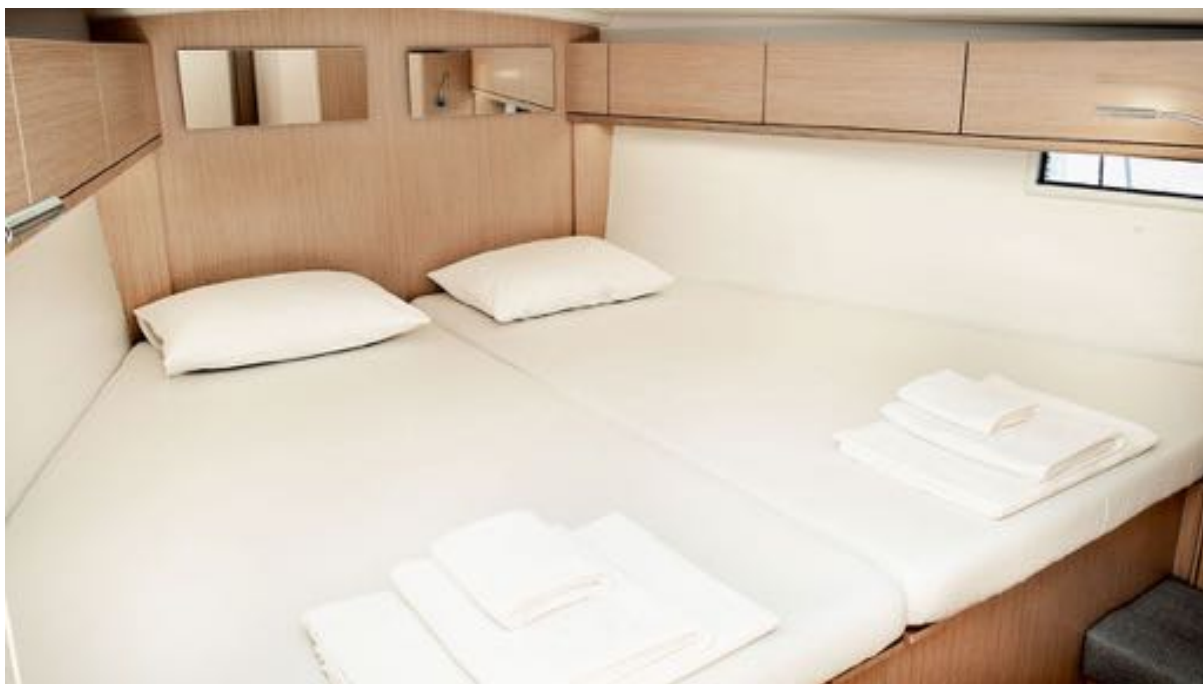

AMSTERDAM – 2020 BAVARIA CRUISER 46

Actual photos of the boat

AMSTERDAM – 2020 BAVARIA CRUISER 46

AMSTERDAM – 2020 BAVARIA CRUISER 46

AMSTERDAM – 2020 BAVARIA CRUISER 46

AMSTERDAM – 2020 BAVARIA CRUISER 46

Main cabin as '4-cabin-version'

AMSTERDAM – 2020 BAVARIA CRUISER 46

AMSTERDAM – 2020 BAVARIA CRUISER 46

BAVARIA CRUISER 46 - SPECIFICATIONS

Length overall	14,27 m
Length hull	13,60 m
Length waterline	12,94 m
Beam overall	4,35 m
Draught cast iron keel	2,10 m
Unloaded weight (approx.)	12600 kg
Ballast (approx.)	3490 kg
Engine, Volvo Penta with saildrive	D2-55
Engine power	41kW
Fuel Tank	210 lt
Water tank	360 lt
Number of cabins	4 or 3
Number of bathrooms	3
Berths	10 or 8
Height in saloon	2,05 m
Furling Mainsail and Genoa	108 m ²
Height of mast above waterline (approx.)	20,75 m

AMSTERDAM – 2020 BAVARIA CRUISER 46

BAVARIA CRUISER 46 - INVENTORY

General

37,5 Kw/51 Hp Saildrive Volvo Penta Engine
4 Cabins, 3 WC (can change to 3 cabin)
6 aluminium cleats
Rodkick
Electric controlled teak swimming platform in stern
Curtains and fly protection in hatches
40 Lt. Boiler
Bow thruster 100 Kgf
Furling System Main Sail and Cenoa
Sprayhood and Bimini
Bed linen, pillows and towels
Liquid Soap & Dish Washer Liquid

2 USB charger in saloon
Inverter 220V, 1000 W
4 Service Batteries 95 Ah AGM each
Led Lights in Saloon
Led Reading lights in cabins with USB charger
Solar Panels for charging the batteries
220V Shore Cable and adaptors