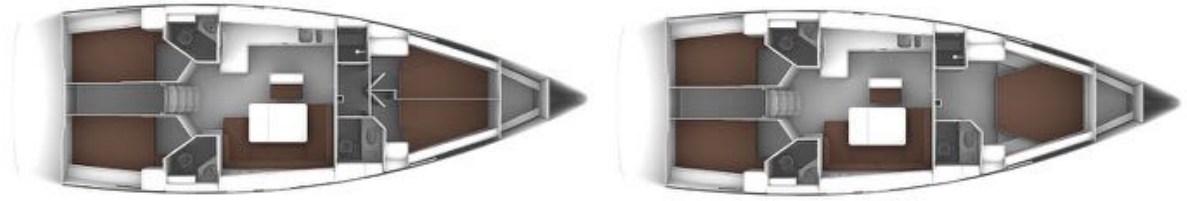

AMSTERDAM – 2020 BAVARIA CRUISER 46

Actual photos of the boat

AMSTERDAM – 2020 BAVARIA CRUISER 46

AMSTERDAM – 2020 BAVARIA CRUISER 46

AMSTERDAM – 2020 BAVARIA CRUISER 46

AMSTERDAM – 2020 BAVARIA CRUISER 46

Main cabin as '4-cabin-version'

AMSTERDAM – 2020 BAVARIA CRUISER 46

AMSTERDAM – 2020 BAVARIA CRUISER 46

BAVARIA CRUISER 46 - SPECIFICATIONS

Length overall	14,27 m
Length hull	13,60 m
Length waterline	12,94 m
Beam overall	4,35 m
Draught cast iron keel	2,10 m
Unloaded weight (approx.)	12600 kg
Ballast (approx.)	3490 kg
Engine, Volvo Penta with saildrive	D2-55
Engine power	41kW
Fuel Tank	210 lt
Water tank	360 lt
Number of cabins	4 or 3
Number of bathrooms	3
Berths	10 or 8
Height in saloon	2,05 m
Furling Mainsail and Genoa	108 m ²
Height of mast above waterline (approx.)	20,75 m

AMSTERDAM – 2020 BAVARIA CRUISER 46

BAVARIA CRUISER 46 - INVENTORY

General

37,5 Kw/51 Hp Saildrive Volvo Penta Engine
4 Cabins, 3 WC (can change to 3 cabin)
6 aluminium cleats
Rodkick
Electric controlled teak swimming platform in stern
Curtains and fly protection in hatches
40 Lt. Boiler
Bow thruster 100 Kgf
Furling System Main Sail and Cenoa
Sprayhood and Bimini
Bed linen, pillows and towels
Liquid Soap & Dish Washer Liquid