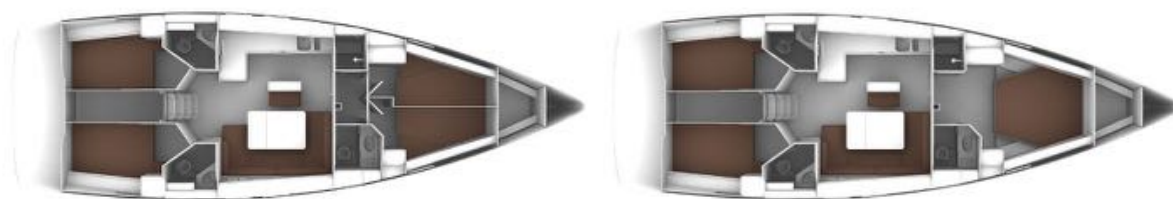

ISTANBUL – 2021 BAVARIA CRUISER 46

Actual photos of the boat

ISTANBUL – 2021 BAVARIA CRUISER 46

ISTANBUL – 2021 BAVARIA CRUISER 46

ISTANBUL – 2021 BAVARIA CRUISER 46

ISTANBUL – 2021 BAVARIA CRUISER 46

Main cabin as '4-cabin-version'

ISTANBUL – 2021 BAVARIA CRUISER 46

ISTANBUL – 2021 BAVARIA CRUISER 46

BAVARIA CRUISER 46 - SPECIFICATIONS

| | |
|--|--------------------|
| Length overall | 14,27 m |
| Length hull | 13,60 m |
| Length waterline | 12,94 m |
| Beam overall | 4,35 m |
| Draught cast iron keel | 2,10 m |
| Unloaded weight (approx.) | 12600 kg |
| Ballast (approx.) | 3490 kg |
| Engine, Volvo Penta with saildrive | D2-55 |
| Engine power | 41kW |
| Fuel Tank | 210 lt |
| Water tank | 360 lt |
| Number of cabins | 4 or 3 |
| Number of bathrooms | 3 |
| Berths | 10 or 8 |
| Height in saloon | 2,05 m |
| Furling Mainsail and Genoa | 108 m ² |
| Height of mast above waterline (approx.) | 20,75 m |

ISTANBUL – 2021 BAVARIA CRUISER 46

BAVARIA CRUISER 46 - INVENTORY

General

37,5 Kw/51 Hp Saildrive Volvo Penta Engine
4 Cabins, 3 WC (can change to 3 cabin)
6 aluminium cleats
Rodkick
Electric controlled teak swimming platform in stern
Curtains and fly protection in hatches
40 Lt. Boiler
Bow thruster 100 Kgf
Furling System Main Sail and Cenoa
Sprayhood and Bimini
Bed linen, pillows and towels
Liquid Soap & Dish Washer Liquid